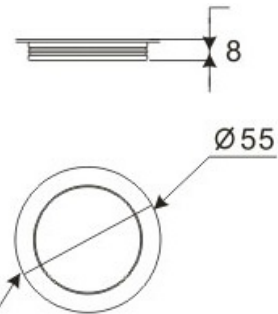

LED Recessed Lighting – LR-R00132

Model No.	LR-R00132
LED Type	SMD 3528
LED Q'TY.	9
Beam Angle	120°
Minimum luminous flux(lm)	45
Voltage	12V AC/DC
LED Watt	0.7W
Environmental Temperature	- 20°C~60°C
Environmental Humidity	0%-95%
Safety Class	III
Safety Type	IP65
Material	Aluminium+PC
Driver	Excluded